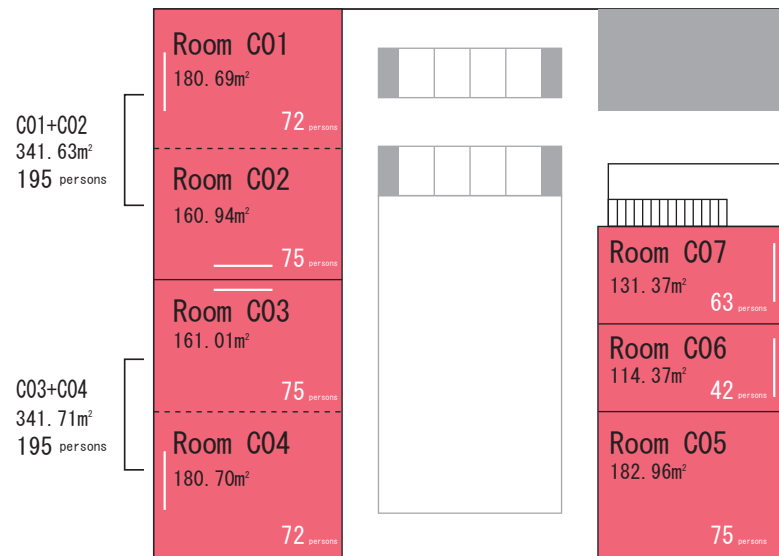

### Block B 8th floor

7 conference rooms

114m<sup>2</sup>~183m<sup>2</sup>

[up to 341m<sup>2</sup> when 2 rooms are linked together]

### Block B 10th floor

8 conference rooms

19m<sup>2</sup>~192m<sup>2</sup>

[up to 337m<sup>2</sup> (1 room)]

\* The contents hereof are tentative and subject to change.

\* Capacity figures stated herein are based on a seminar-type layout. While capacity can be increased by adding a row if a screen is not used in certain sections, requests may not be accommodated in some cases due to a lack of sufficient desks and chairs in stock.