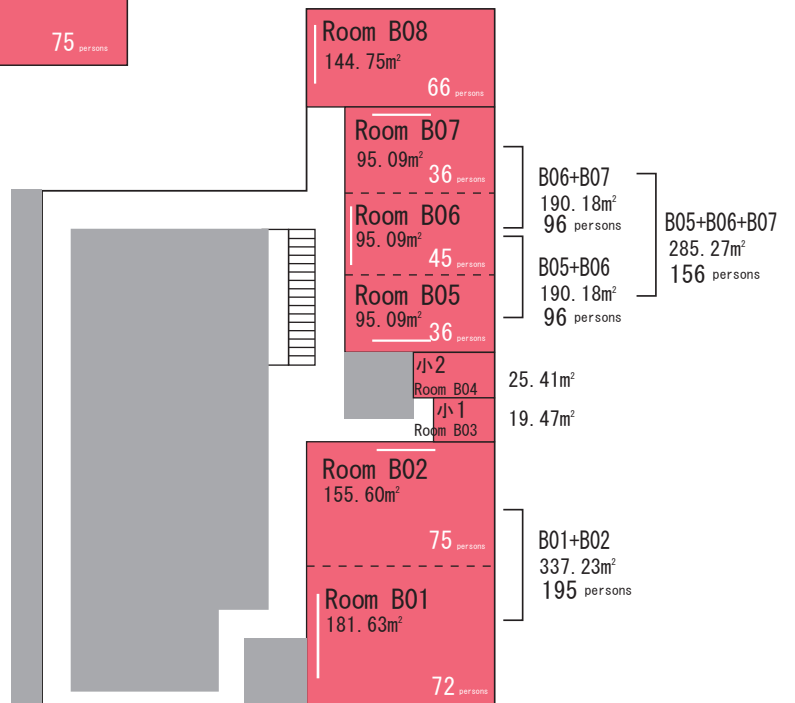

### Block B 8th floor

7 conference rooms

114m<sup>2</sup>~183m<sup>2</sup>

[up to 341m<sup>2</sup> when 2 rooms are linked together]

### Block B 10th floor

8 conference rooms

19m<sup>2</sup>~192m<sup>2</sup>

[up to 337m<sup>2</sup> (1 room)]

\* The contents hereof are tentative and subject to change.

\* Capacity figures stated herein are based on a seminar-type layout. While capacity can be increased by adding a row if a screen is not used in certain sections, requests may not be accommodated in some cases due to a lack of sufficient desks and chairs in stock.

Sections : \_\_\_\_\_